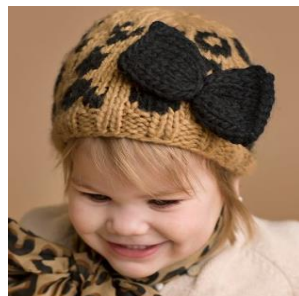

"Hartley" Deer
Boy or Girl
(XS, Small, Med)

"Sophie" Giraffe
Brown, Pink
(XS, Small)

"Wilbur" Aviator
Taupe, Navy, Pink
(XS, Small, Med)

"Bailey" Bunny
Pink, Gray, White
(XS, Small, Med)

Turban Black
(XS, Small, Med)

"Ruby" Ruffle
Pink, Cream
(XS, Small, Med)

"Ben" Mohawk
Gray, Navy, Pink, Red
(XS, Small, Med)

"Lacey" Mohair Bonnet
Pink, White, Tan
(XS)

"Allie" Cat
(XS, Small, Med)

"La La" Leopard
(XS, Small, Med)

"Sammie" Pig
(XS, Small, Med)

"Carmen" Pineapple
(XS, Small, Med)

"Ollie" Plaid Fedora
(XS, Small, Med)

"Cooper" Tweed Cap
(XS, Small, Med)

"Beck" Driving Cap
Navy/Orange, Gray/Green,
Gray/White
(XS, Small, Med, Large)

"Booker" Straw Fedora
Brown, Blue
(XS, Med)