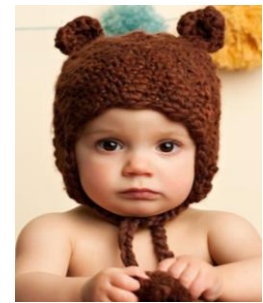

"Sam" Bear
Brown, Ivory
(XS, Small)